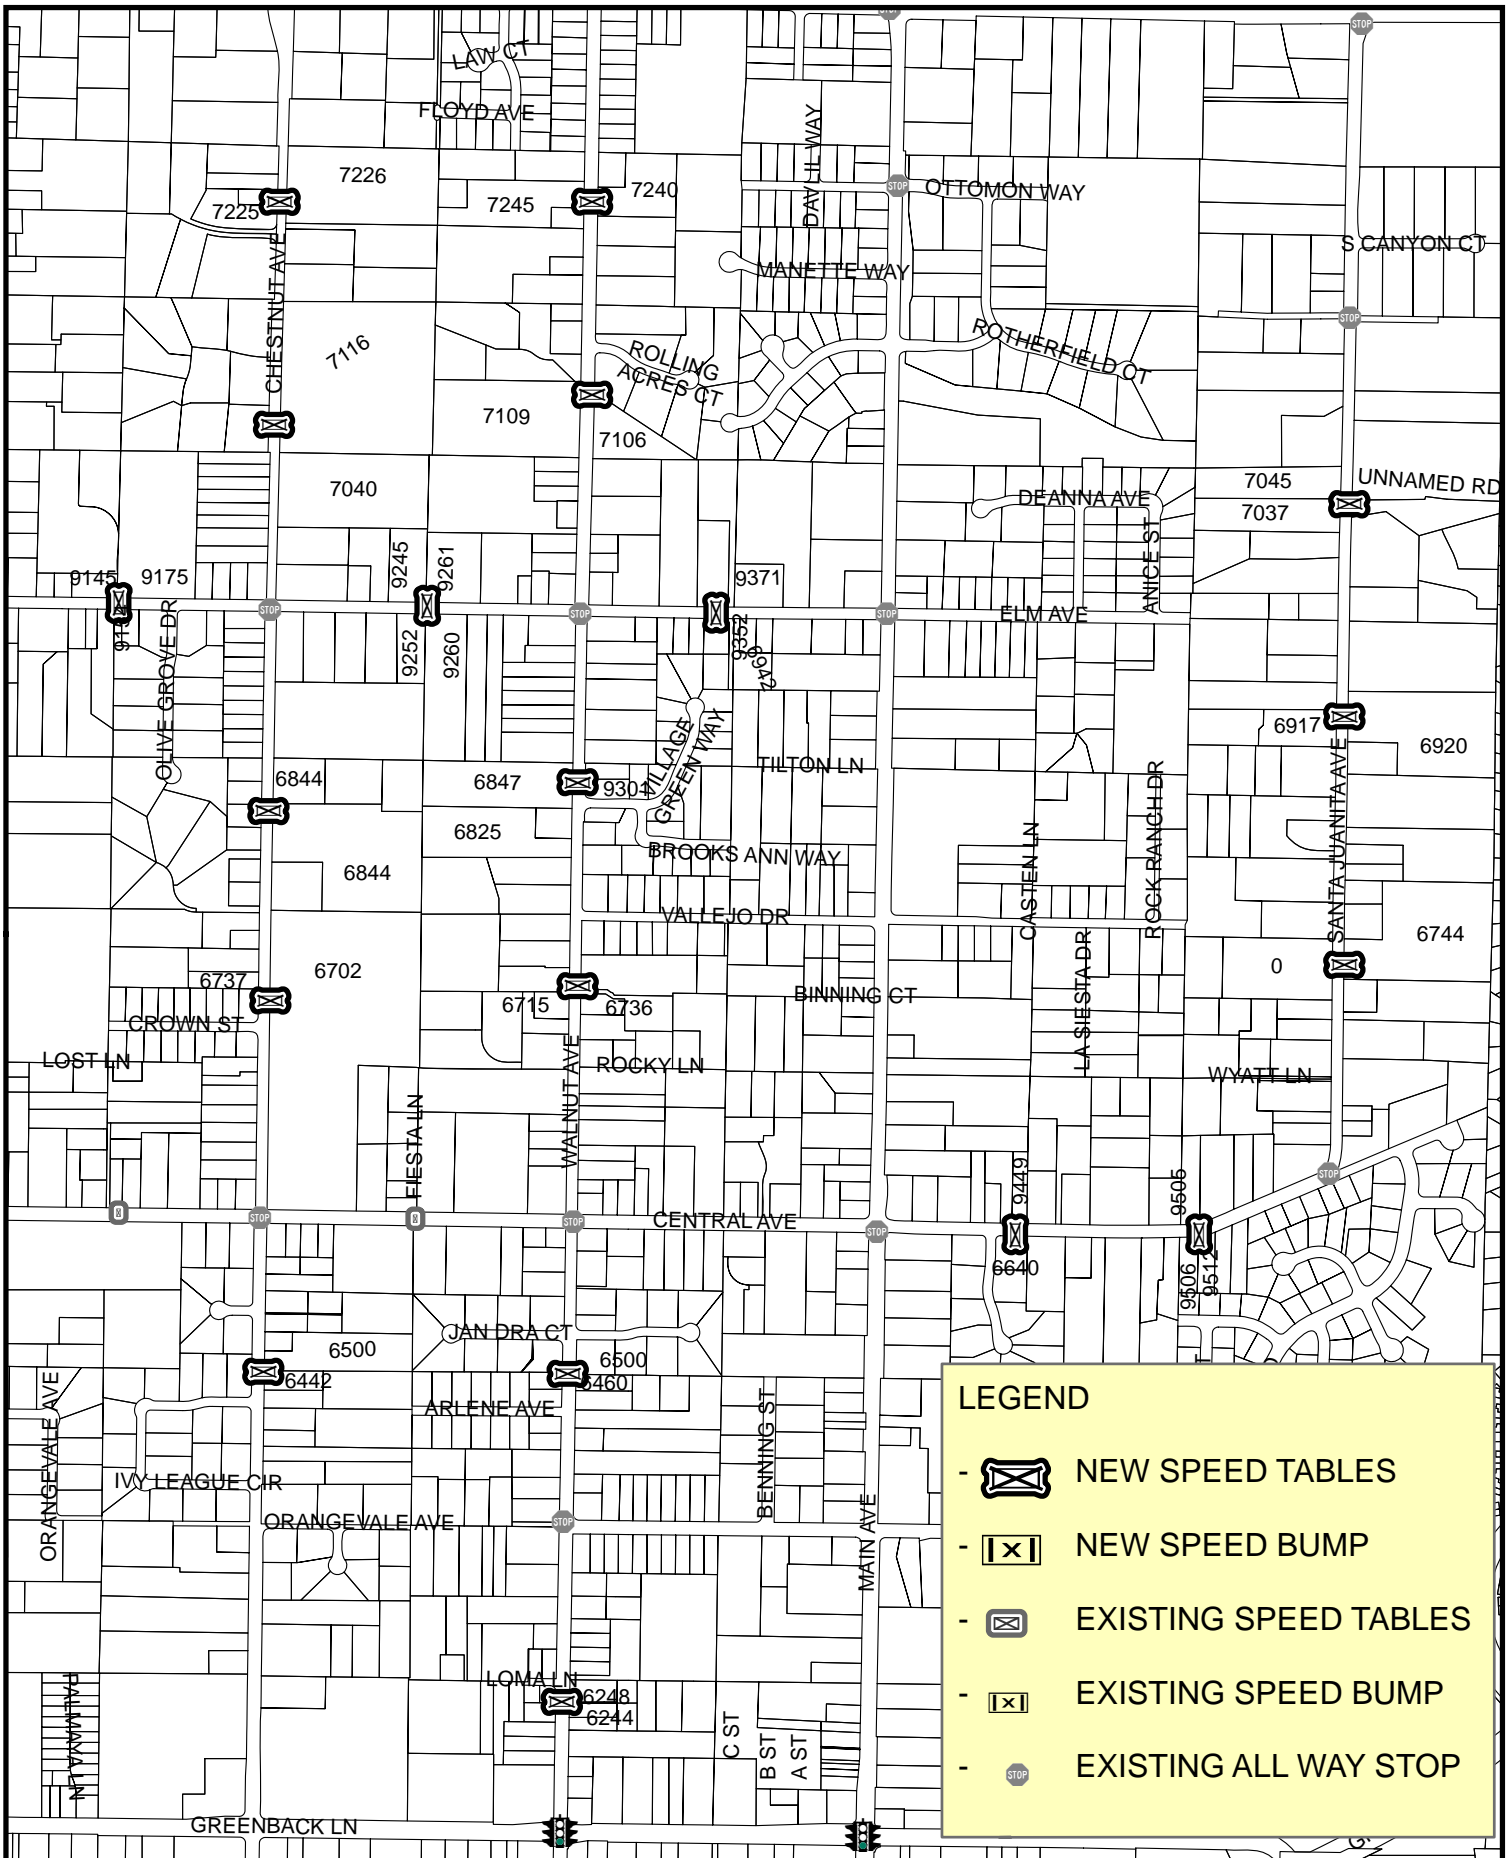

ORANGEVALE SOUTH NEIGHBORHOOD (2 of 2)

LEGEND

-  NEW SPEED TABLES
-  NEW SPEED BUMP
-  EXISTING SPEED TABLES
-  EXISTING SPEED BUMP
-  EXISTING ALL WAY STOP