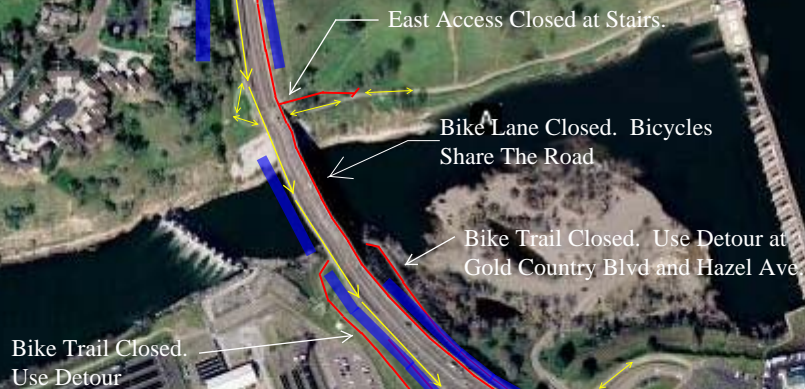

Bike/Pedestrian Trail Detour 8/10/09 to 11/1/09*

No Pedestrian Access along NB Hazel Between Curragh Downs Dr. and Gold Country Dr.
North Bound Hazel Ave. - Bicycles Share The Road.

-  Closed Bike Trail
-  Open Bike Trail/Detour
-  Area Under Construction

*Dates and detour routes subject to change