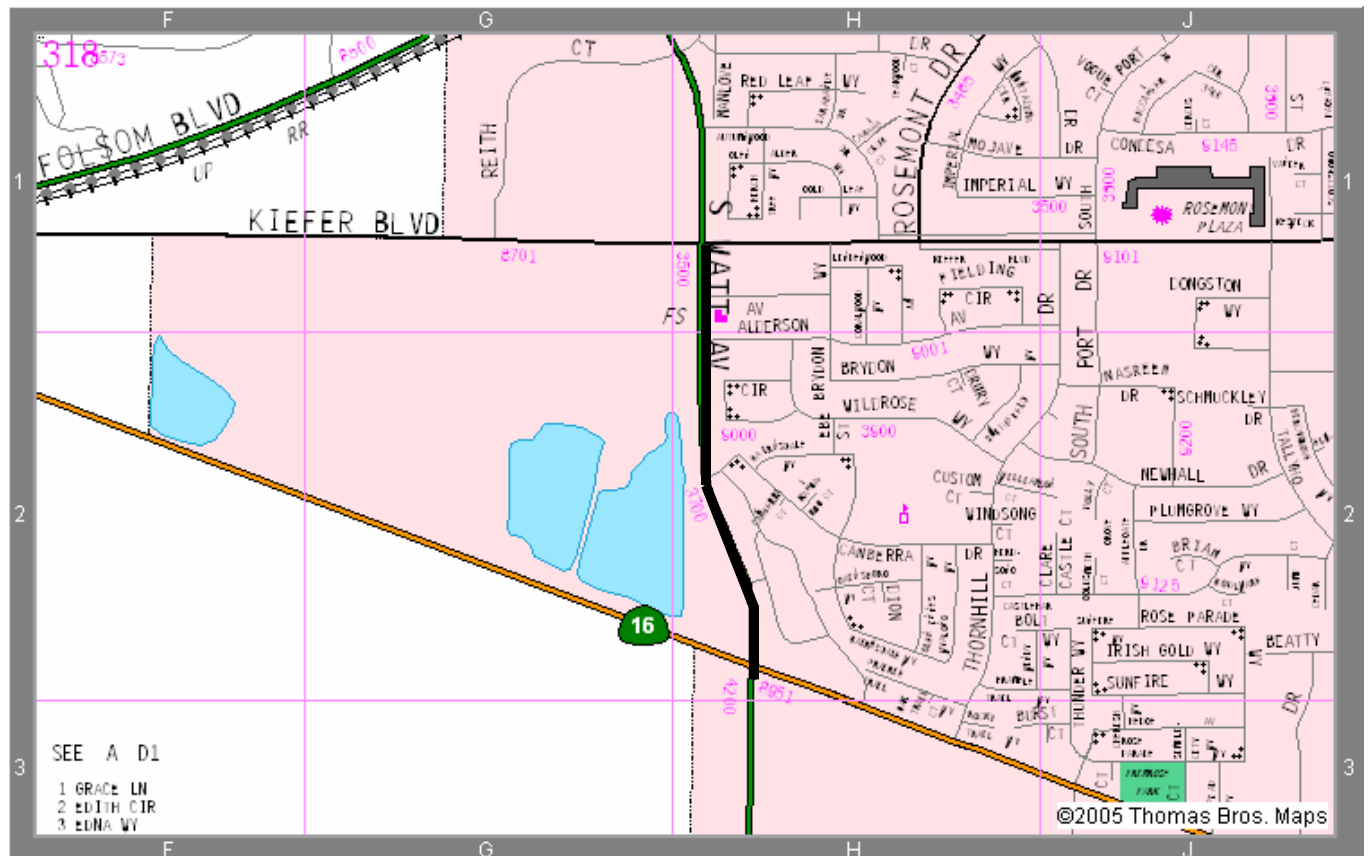

Project Location

Vicinity Map

Location Map

South Watt Avenue Widening Project - Jackson Road to Kiefer Boulevard