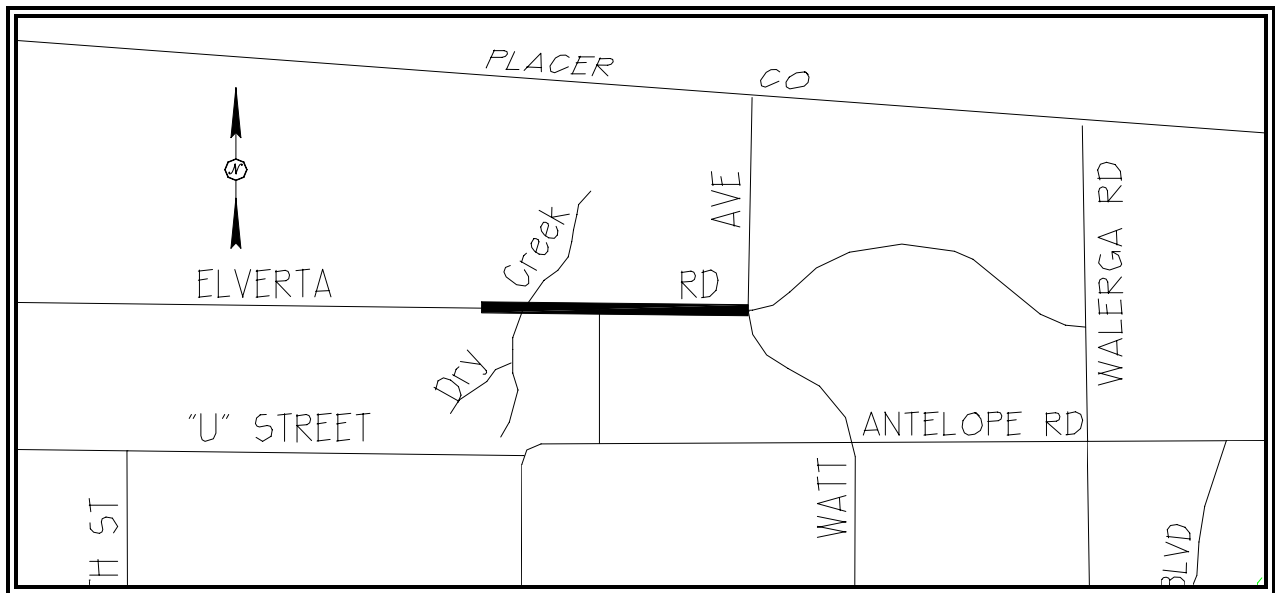

Municipal Services Agency

Department of Transportation

Tom Zlotkowski, Director

Terry Schutten, County Executive
Cheryl Creson, Agency Administrator

County of Sacramento

Elverta Road
-Dutch Haven to Watt Avenue-