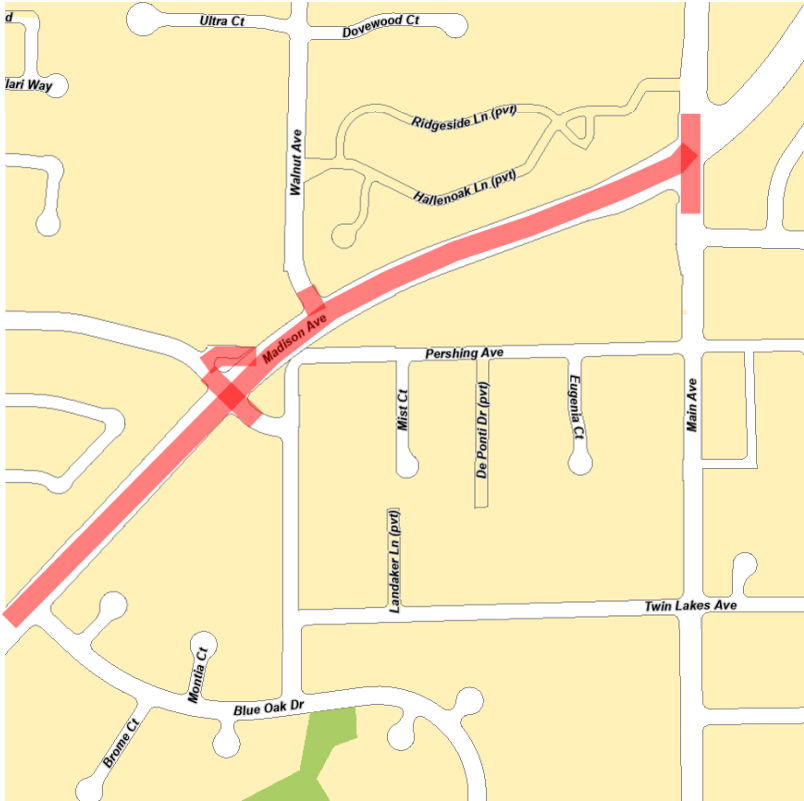

AC Overlay Project 2024 Phase C

Map 1

Watt Avenue  
(Hurley Way to Arden Way)

AC Overlay Project 2024 Phase C

Map 2

Elkhorn Boulevard  
(Dry Creek Road to 18th Street)

AC Overlay Project 2024 Phase C

Map 3

Madison Avenue  
(Blue Oak Drive to Main Avenue)