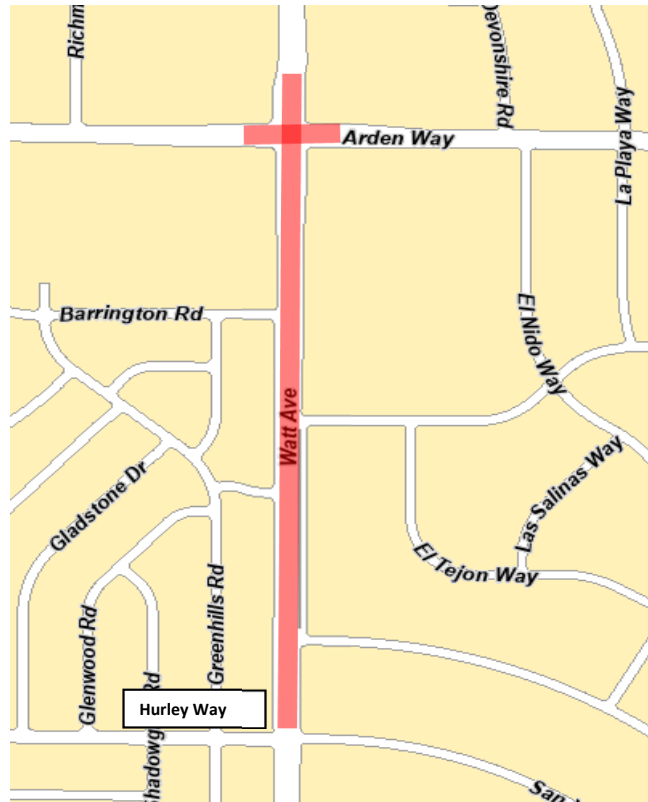

AC Overlay Project 2024 Phase C

Map 1

Watt Avenue  
(Hurley Way to Arden Way)

AC Overlay Project 2024 Phase C

Map 2

Elkhorn Boulevard  
(Dry Creek Road to 18th Street)

AC Overlay Project 2024 Phase C

Map 3

Madison Avenue  
(Blue Oak Drive to Main Avenue)