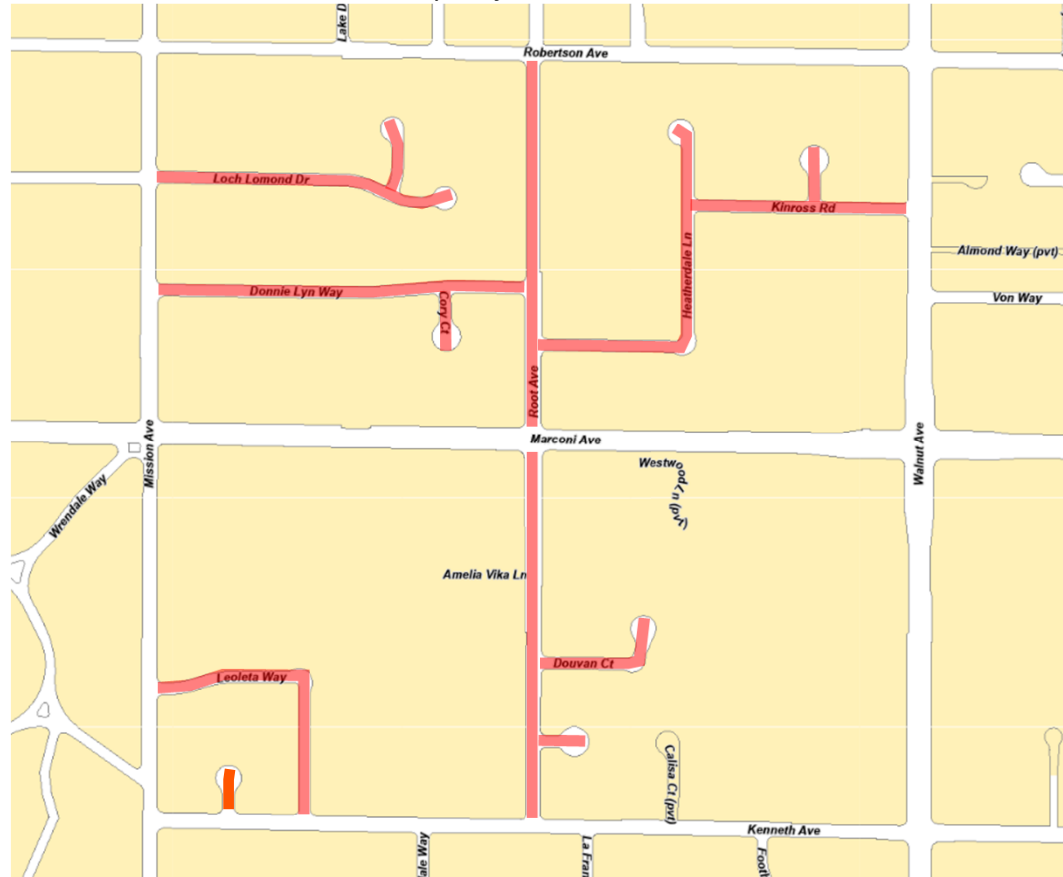

AC Overlay Project 2024 Phase B

Map 1

AR04A Partial  
(Macaulay Dr,  
Keane Drive from Jacob Ln to Kipling Dr,  
Oak Vista Dr from Jacob Ln to Kipling Dr)

AC Overlay Project 2024 Phase B

Map 2

CM11B  
(South of Robertson Ave, West of Walnut  
Ave, North of Kenneth Ave and East of  
Mission Ave)

AC Overlay Project 2024 Phase B

Map 3

FF03A  
(Mercy San Juan Area - North of Coyle Avenue)  
Coyle Avenue  
(Manzanita Avenue to Dewey Drive)

AC Overlay Project 2024 Phase B

Map 4

RM03A  
(South of Kiefer Blvd, West of Thornhill Dr, Alderson Ave North, East of South Watt Ave)