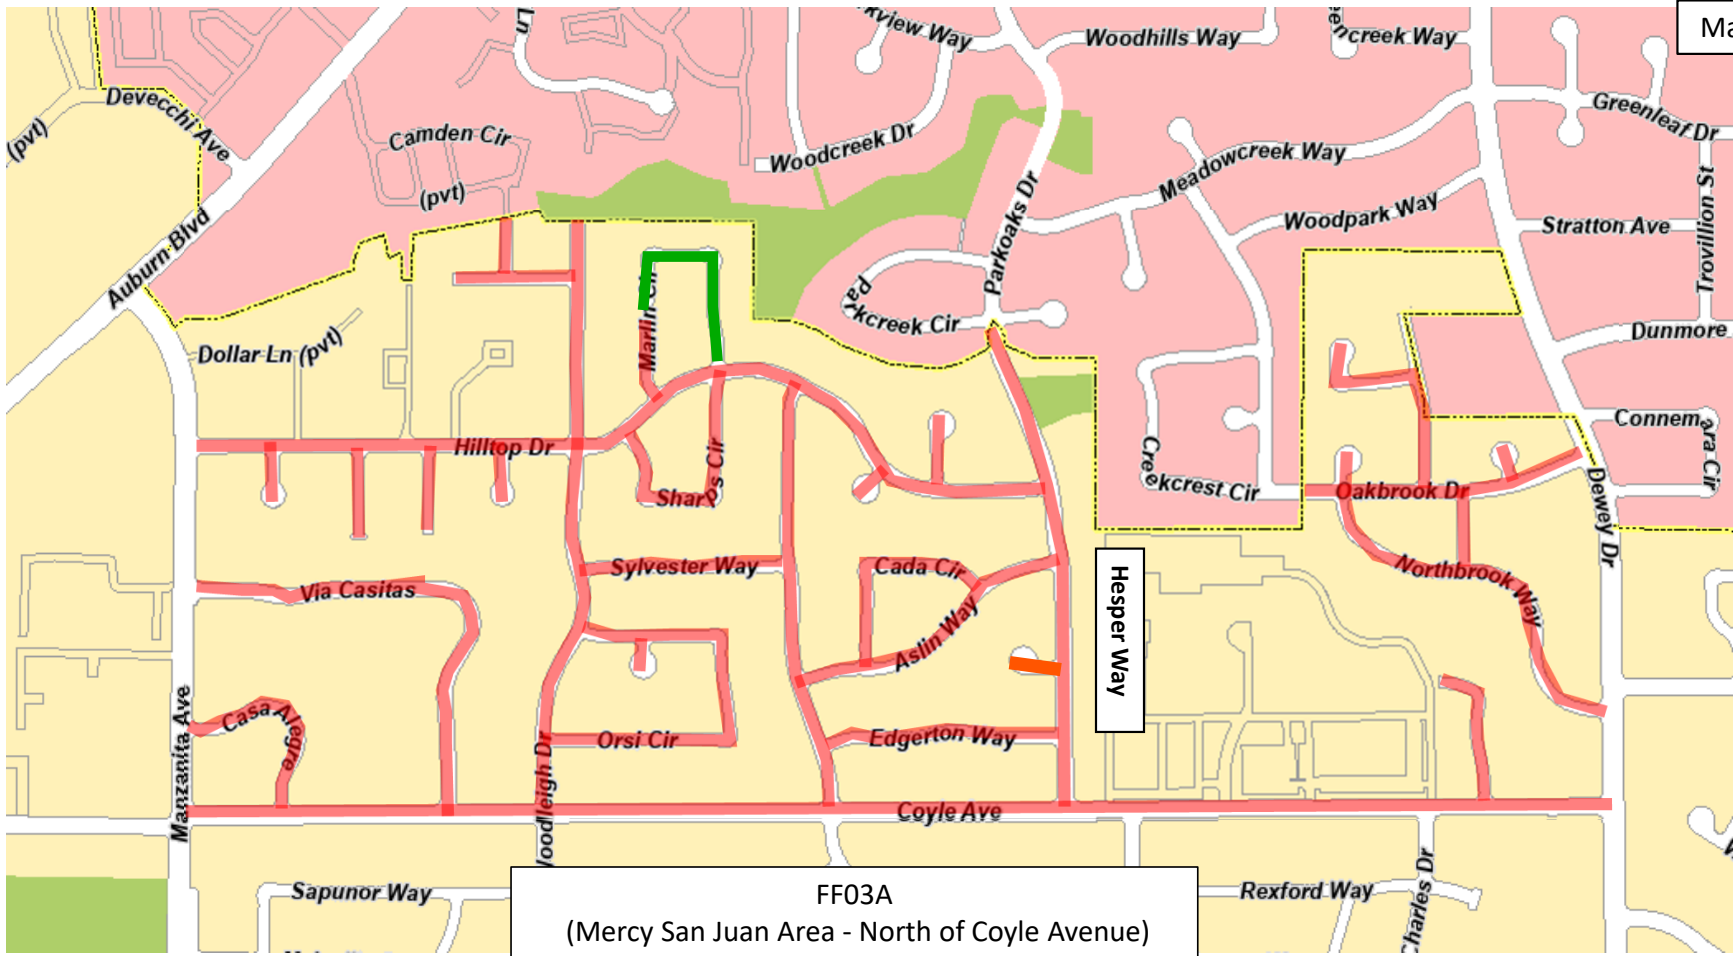

AC Overlay Project 2024 Phase B

Map 1

AR04A Partial  
(Macaulay Dr,  
Keane Drive from Jacob Ln to Kipling Dr,  
Oak Vista Dr from Jacob Ln to Kipling Dr)

AC Overlay Project 2024 Phase B

Map 2

CM11B  
(South of Robertson Ave, West of Walnut  
Ave, North of Kenneth Ave and East of  
Mission Ave)

AC Overlay Project 2024 Phase B

Map 3

FF03A  
(Mercy San Juan Area - North of Coyle Avenue)  
Coyle Avenue  
(Manzanita Avenue to Dewey Drive)

AC Overlay Project 2024 Phase B

Map 4

RM03A  
(South of Kiefer Blvd, West of Thornhill Dr, Alderson Ave North, East of South Watt Ave)