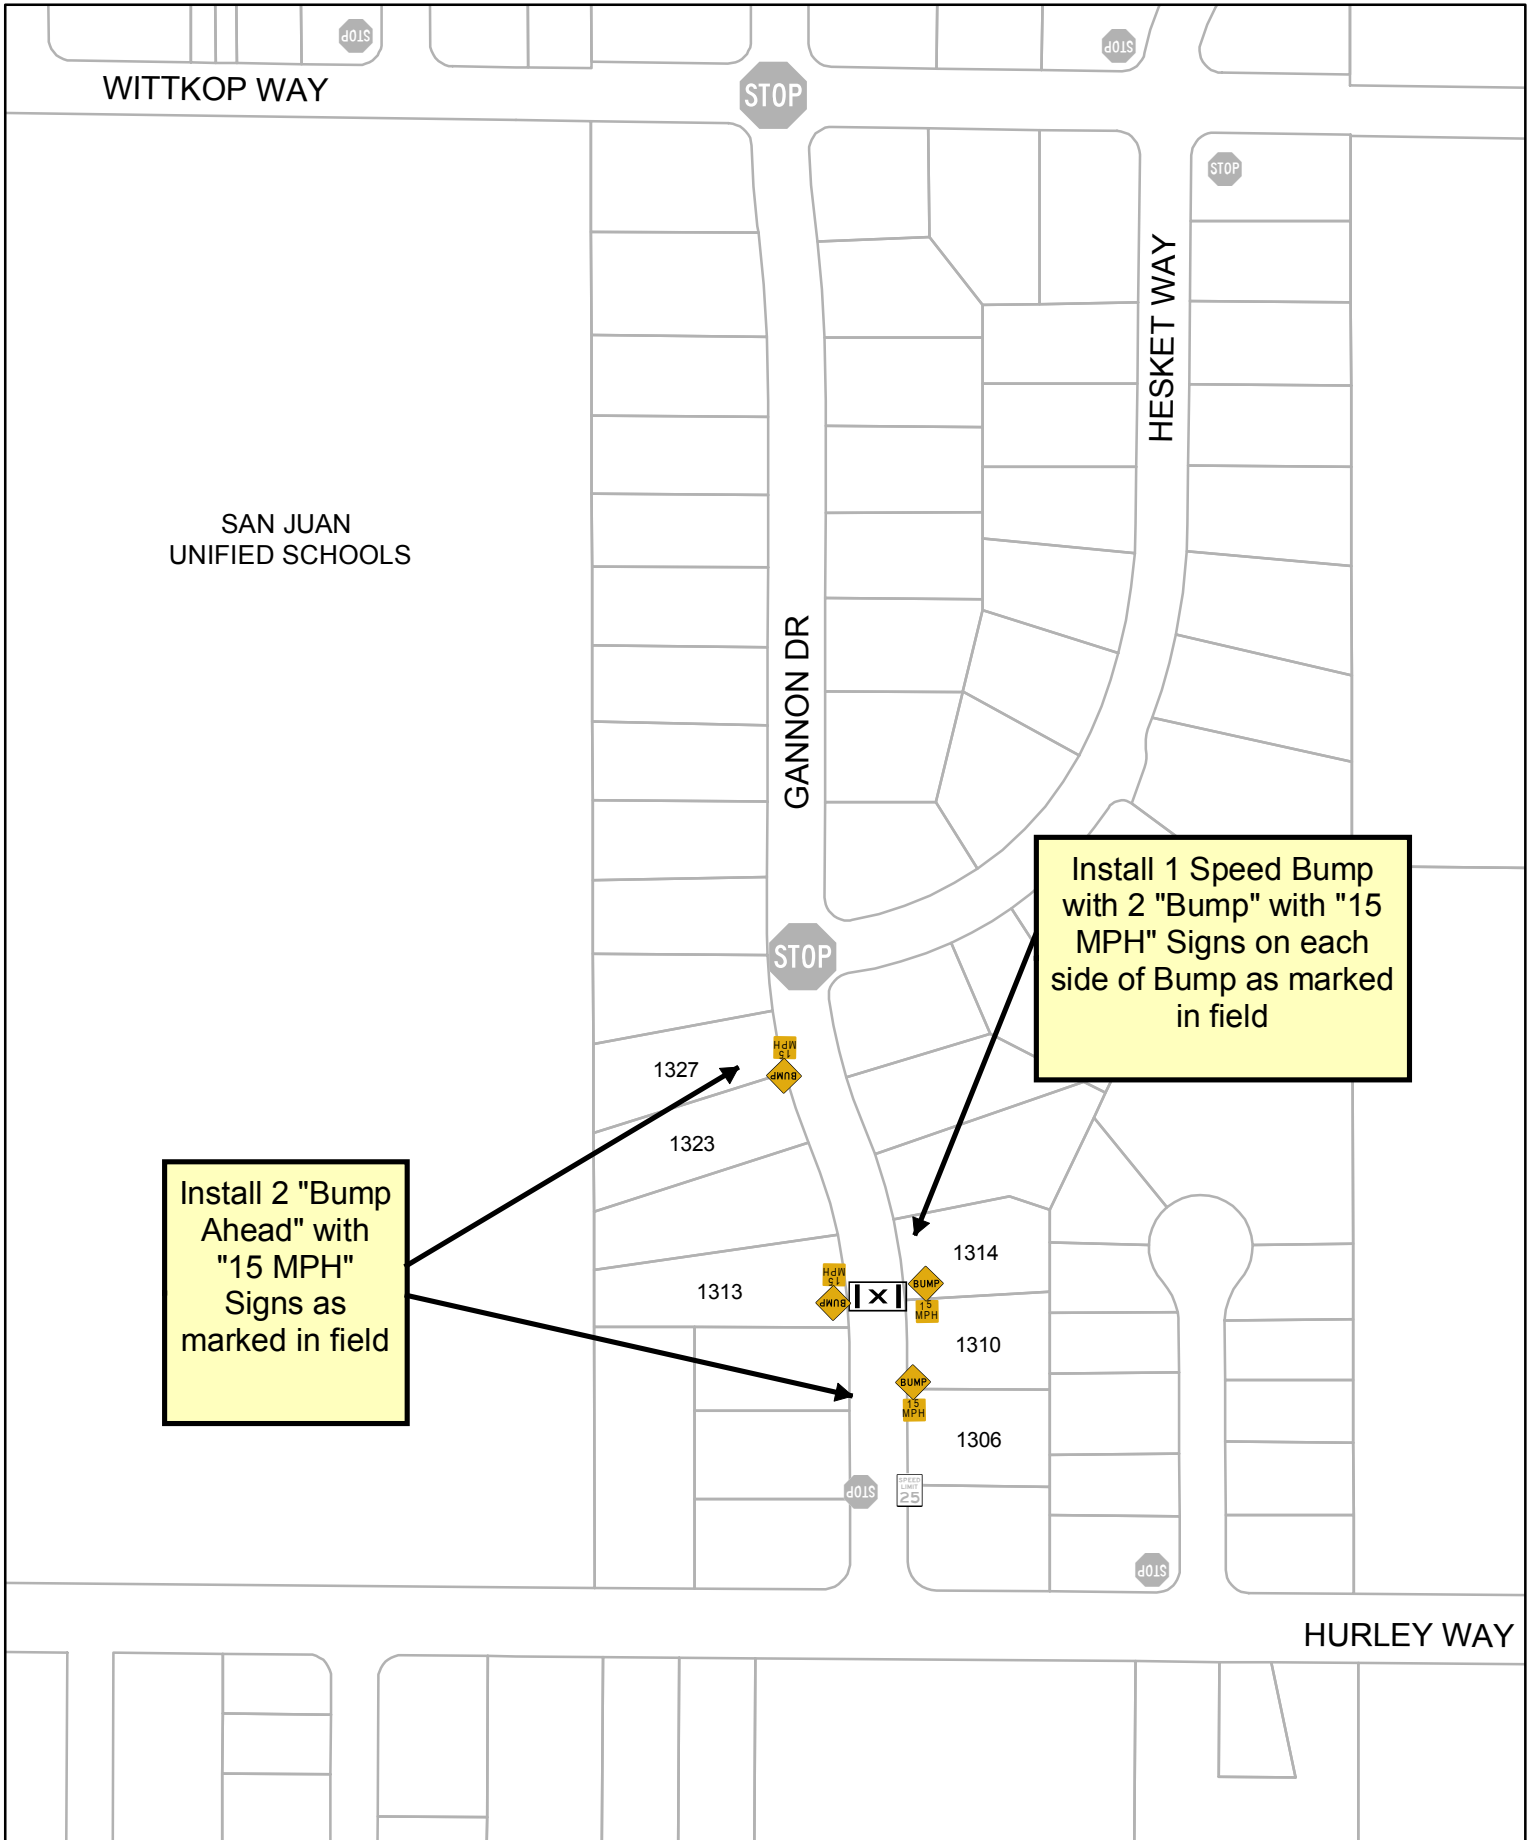

# 11 - GANNON DRIVE (District 3)

Install 2 "Bump Ahead" with "15 MPH" Signs as marked in field

Install 1 Speed Bump with 2 "Bump" with "15 MPH" Signs on each side of Bump as marked in field