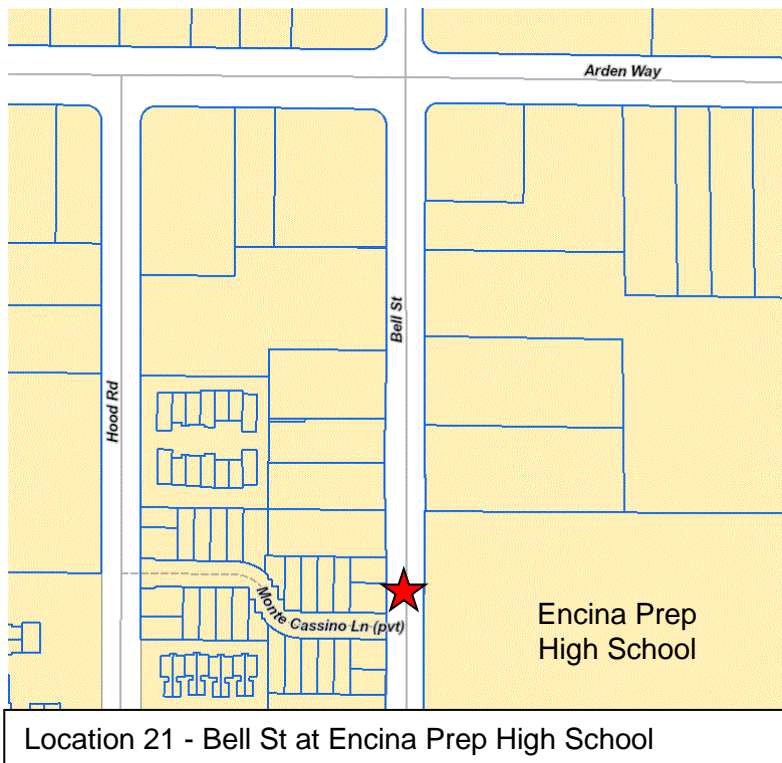

Contract No. 4590, "ADA Ramps 2023 Project," Bids To Be Received On January 5, 2023; Environmental Document: Categorical Exemption (Control No. PLER 2022-00077)

Location	Description
1	Morse Ave and Ellington Cir - South
2	Glacken Wy and Theodore Ave
3	Glacken Wy and Napier Ave
5	El Terraza Dr and Theodore Ave
6	El Terraza Dr and Napier Way
10	Gerber Rd and Lakewood Park Dr
12	Thor Wy and Olive Oak Wy
13	Thor Wy and Park Place Dr
15	Wyda Wy and Jerron Pl

Location	Description
18	Garfield Ave and Colusa Wy
21	Bell St at Encina Prep High School
22	Wildhawk West Dr and Winged Foot Dr
23	Whitewater Wy and Niagra Wy
24	Oak Ln and Curved Bridge Rd
25	Winding Oak Dr and Windsock Ave
26	Winding Oak Dr and Saddle Ridge Wy - Sanicle Wy
29	Winding Oak Dr and Long Canyon Dr
31	Winding Oak Dr and Oak Shade Wy
33	Shell St and Corvair St
34	Kenneth Ave and Hans Engel Wy
39	Ward Ave and Yucca Wy
40	Yucca Wy and Tricia Wy
41	Yucca Wy and Carriebee Cir
42	Jackson St and Ward Ave
43	Myrtle Ave and Yucca Wy

Location 1 - Morse Ave and Ellington Cir - South

- Location 2 - Glacken Wy and Theodore Ave
- Location 3 - Glacken Wy and Napier Ave
- Location 5 - El Terraza Dr and Theodore Ave
- Location 6 - El Terraza Dr and Napier Way
- Location 10 - Gerber Rd and Lakewood Park Dr

Location 12 - Thor Wy and Olive Oak Wy  
Location 13 - Thor Wy and Park Place Dr

Location 15 - Wyda Wy and Jerron Pl

Location 22 - Wildhawk West Dr and Winged Foot Dr

Location 23 - Whitewater Wy and Niagra Wy