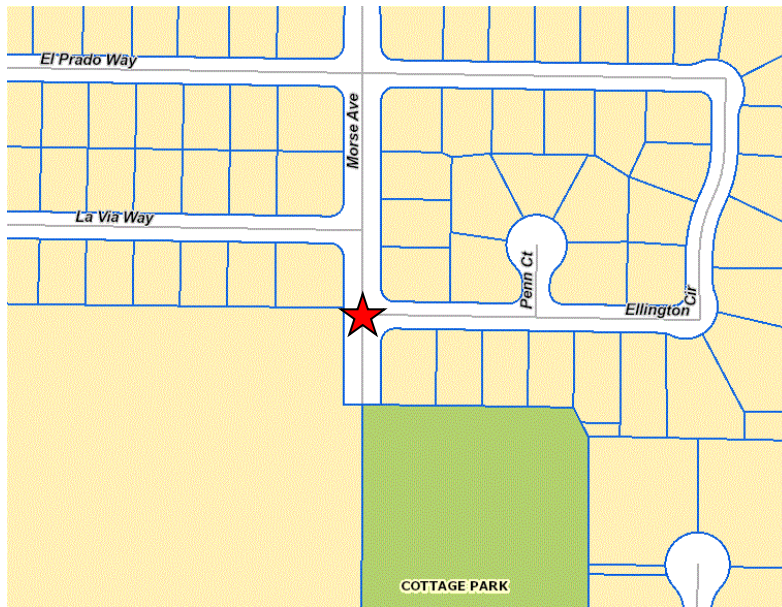

Contract No. 4590, "ADA Ramps 2023 Project," Bids To Be Received On January 5, 2023; Environmental Document: Categorical Exemption (Control No. PLER 2022-00077)

Location	Description
1	Morse Ave and Ellington Cir - South
2	Glacken Wy and Theodore Ave
3	Glacken Wy and Napier Ave
5	El Terraza Dr and Theodore Ave
6	El Terraza Dr and Napier Way
10	Gerber Rd and Lakewood Park Dr
12	Thor Wy and Olive Oak Wy
13	Thor Wy and Park Place Dr
15	Wyda Wy and Jerron Pl

Location	Description
18	Garfield Ave and Colusa Wy
21	Bell St at Encina Prep High School
22	Wildhawk West Dr and Winged Foot Dr
23	Whitewater Wy and Niagra Wy
24	Oak Ln and Curved Bridge Rd
25	Winding Oak Dr and Windsock Ave
26	Winding Oak Dr and Saddle Ridge Wy - Sanicle Wy
29	Winding Oak Dr and Long Canyon Dr
31	Winding Oak Dr and Oak Shade Wy
33	Shell St and Corvair St
34	Kenneth Ave and Hans Engel Wy
39	Ward Ave and Yucca Wy
40	Yucca Wy and Tricia Wy
41	Yucca Wy and Carriebee Cir
42	Jackson St and Ward Ave
43	Myrtle Ave and Yucca Wy

Location 1 - Morse Ave and Ellington Cir - South

- Location 2 - Glacken Wy and Theodore Ave
- Location 3 - Glacken Wy and Napier Ave
- Location 5 - El Terraza Dr and Theodore Ave
- Location 6 - El Terraza Dr and Napier Way
- Location 10 - Gerber Rd and Lakewood Park Dr

Location 33 - Shell St and Corvair St

Location 34 - Kenneth Ave and Hans Engel Wy

Location 39 - Ward Ave and Yucca Wy  
Location 40 - Yucca Wy and Tricia Wy  
Location 41 - Yucca Wy and Carriebee Cir  
Location 42 - Jackson St and Ward Ave  
Location 43 - Myrtle Ave and Yucca Wy