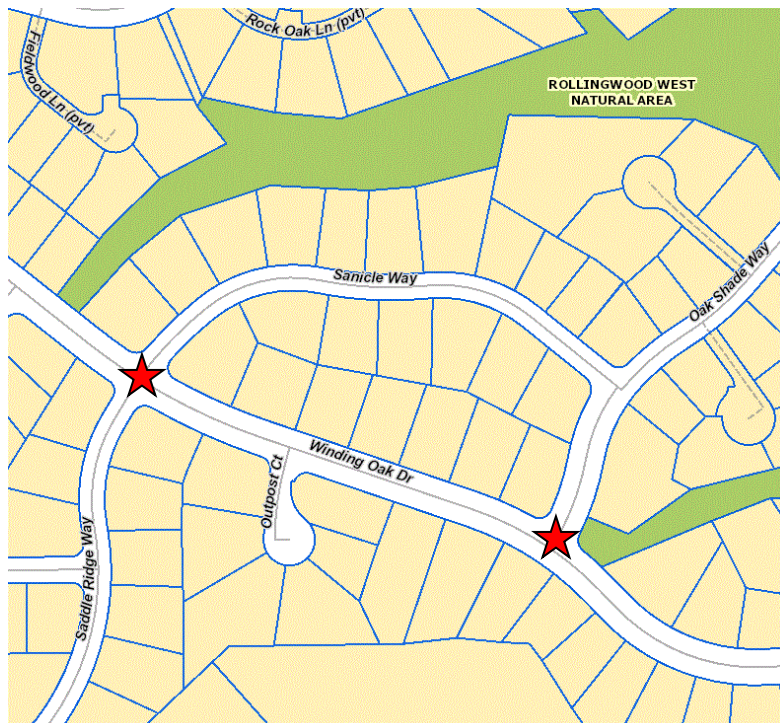

Location 1 - Morse Ave and Ellington Cir - South

- Location 2 - Glacken Wy and Theodore Ave
- Location 3 - Glacken Wy and Napier Ave
- Location 5 - El Terraza Dr and Theodore Ave
- Location 6 - El Terraza Dr and Napier Way
- Location 10 - Gerber Rd and Lakewood Park Dr

Location 12 - Thor Wy and Olive Oak Wy  
Location 13 - Thor Wy and Park Place Dr

Location 15 - Wyda Wy and Jerron Pl

Location 22 - Wildhawk West Dr and Winged Foot Dr

Location 23 - Whitewater Wy and Niagra Wy

Location 24 - Oak Ln and Curved Bridge Rd

Location 25 - Winding Oak Dr and Windsock Ave  
Location 29 - Winding Oak Dr and Long Canyon Dr

Location 26 - Winding Oak Dr and Saddle Ridge Wy - Sanicle Wy  
Location 31 - Winding Oak Dr and Oak Shade Wy

Location 33 - Shell St and Corvair St

Location 34 - Kenneth Ave and Hans Engel Wy

Location 39 - Ward Ave and Yucca Wy  
Location 40 - Yucca Wy and Tricia Wy  
Location 41 - Yucca Wy and Carriebee Cir  
Location 42 - Jackson St and Ward Ave  
Location 43 - Myrtle Ave and Yucca Wy