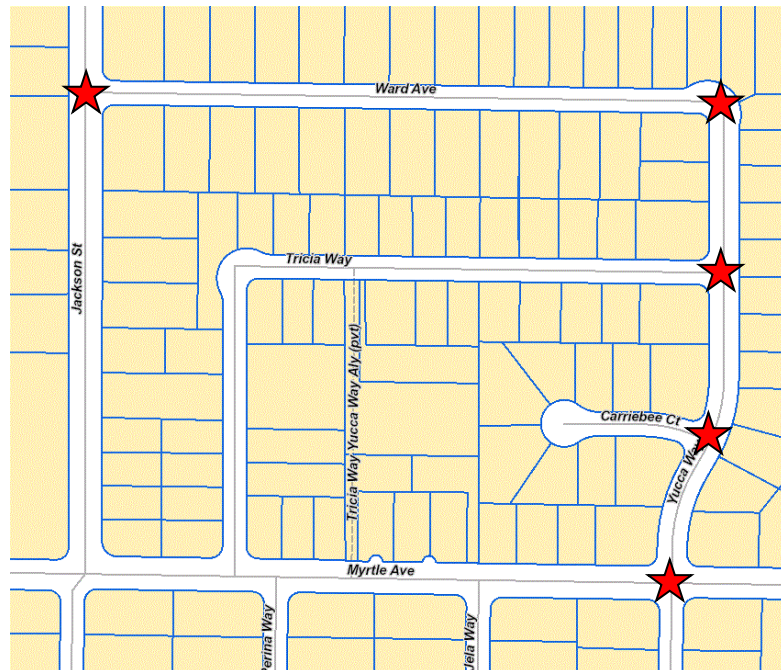

Location 1 - Morse Ave and Ellington Cir - South

- Location 2 - Glacken Wy and Theodore Ave
- Location 3 - Glacken Wy and Napier Ave
- Location 5 - El Terraza Dr and Theodore Ave
- Location 6 - El Terraza Dr and Napier Way
- Location 10 - Gerber Rd and Lakewood Park Dr

Location 12 - Thor Wy and Olive Oak Wy  
Location 13 - Thor Wy and Park Place Dr

Location 15 - Wyda Wy and Jerron Pl

Location 22 - Wildhawk West Dr and Winged Foot Dr

Location 23 - Whitewater Wy and Niagra Wy

Location 24 - Oak Ln and Curved Bridge Rd

Location 25 - Winding Oak Dr and Windsock Ave  
Location 29 - Winding Oak Dr and Long Canyon Dr

Location 26 - Winding Oak Dr and Saddle Ridge Wy - Sanicle Wy  
Location 31 - Winding Oak Dr and Oak Shade Wy

Location 33 - Shell St and Corvair St

Location 34 - Kenneth Ave and Hans Engel Wy

Location 39 - Ward Ave and Yucca Wy  
Location 40 - Yucca Wy and Tricia Wy  
Location 41 - Yucca Wy and Carriebee Cir  
Location 42 - Jackson St and Ward Ave  
Location 43 - Myrtle Ave and Yucca Wy