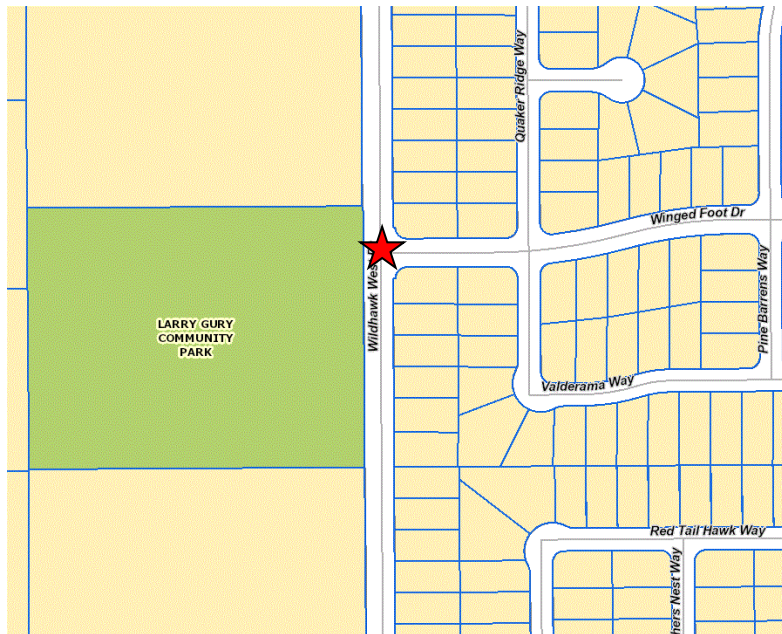

Location	Description
18	Garfield Ave and Colusa Wy
21	Bell St at Encina Prep High School
22	Wildhawk West Dr and Winged Foot Dr
23	Whitewater Wy and Niagra Wy
24	Oak Ln and Curved Bridge Rd
25	Winding Oak Dr and Windsock Ave
26	Winding Oak Dr and Saddle Ridge Wy - Sanicle Wy
29	Winding Oak Dr and Long Canyon Dr
31	Winding Oak Dr and Oak Shade Wy
33	Shell St and Corvair St
34	Kenneth Ave and Hans Engel Wy
39	Ward Ave and Yucca Wy
40	Yucca Wy and Tricia Wy
41	Yucca Wy and Carriebee Cir
42	Jackson St and Ward Ave
43	Myrtle Ave and Yucca Wy

Location 1 - Morse Ave and Ellington Cir - South

- Location 2 - Glacken Wy and Theodore Ave
- Location 3 - Glacken Wy and Napier Ave
- Location 5 - El Terraza Dr and Theodore Ave
- Location 6 - El Terraza Dr and Napier Way
- Location 10 - Gerber Rd and Lakewood Park Dr

Location 12 - Thor Wy and Olive Oak Wy  
Location 13 - Thor Wy and Park Place Dr

Location 15 - Wyda Wy and Jerron Pl

Location 22 - Wildhawk West Dr and Winged Foot Dr

Location 23 - Whitewater Wy and Niagra Wy

Location 33 - Shell St and Corvair St

Location 34 - Kenneth Ave and Hans Engel Wy

Location 39 - Ward Ave and Yucca Wy  
Location 40 - Yucca Wy and Tricia Wy  
Location 41 - Yucca Wy and Carriebee Cir  
Location 42 - Jackson St and Ward Ave  
Location 43 - Myrtle Ave and Yucca Wy