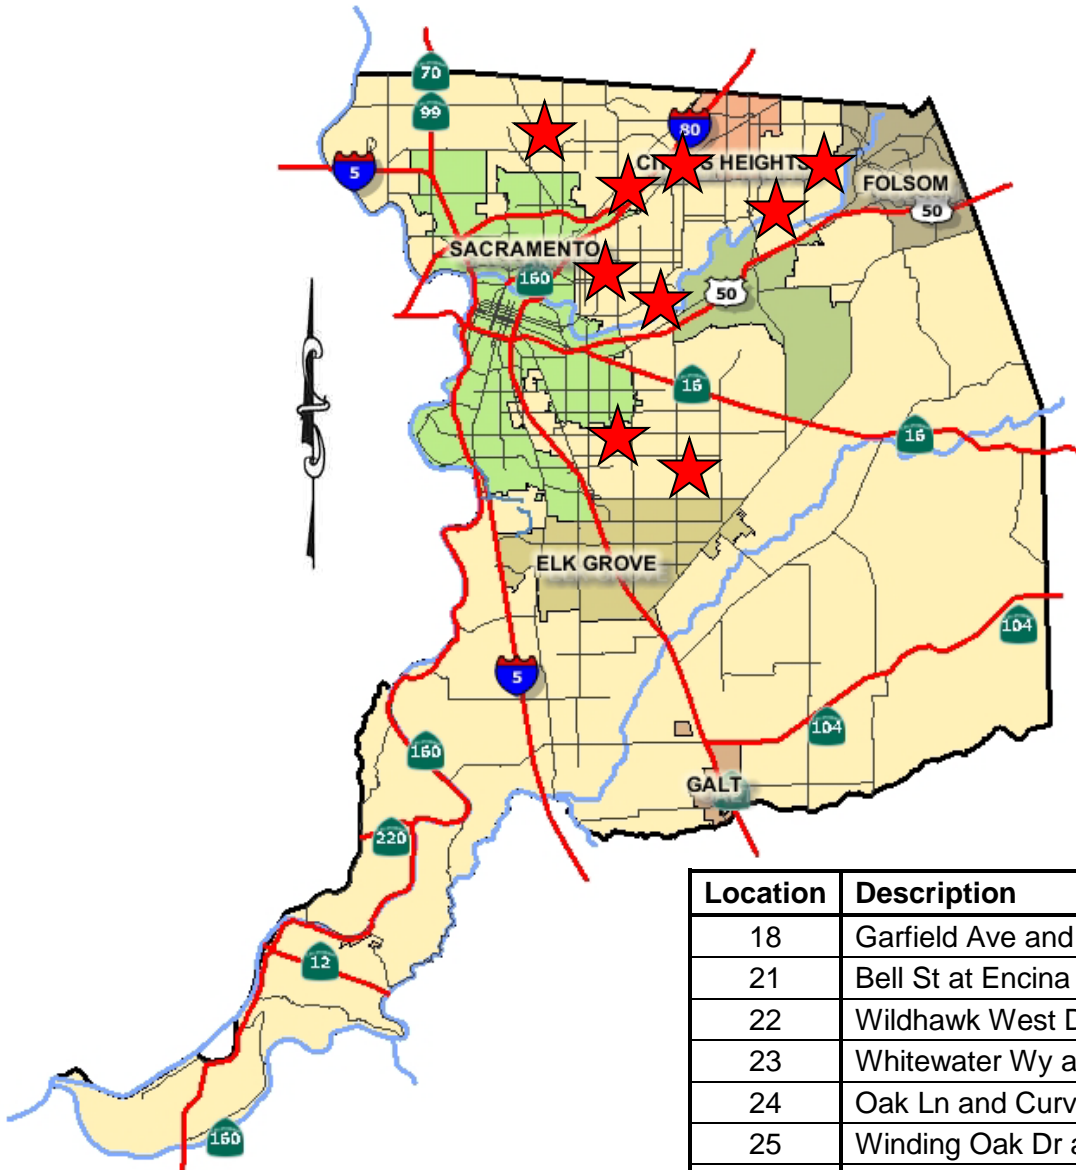

Contract No. 4590, "ADA Ramps 2023 Project," Bids To Be Received On January 5, 2023; Environmental Document: Categorical Exemption (Control No. PLER 2022-00077)

Location	Description
1	Morse Ave and Ellington Cir - South
2	Glacken Wy and Theodore Ave
3	Glacken Wy and Napier Ave
5	El Terraza Dr and Theodore Ave
6	El Terraza Dr and Napier Way
10	Gerber Rd and Lakewood Park Dr
12	Thor Wy and Olive Oak Wy
13	Thor Wy and Park Place Dr
15	Wyda Wy and Jerron Pl

Location	Description
18	Garfield Ave and Colusa Wy
21	Bell St at Encina Prep High School
22	Wildhawk West Dr and Winged Foot Dr
23	Whitewater Wy and Niagra Wy
24	Oak Ln and Curved Bridge Rd
25	Winding Oak Dr and Windsock Ave
26	Winding Oak Dr and Saddle Ridge Wy - Sanicle Wy
29	Winding Oak Dr and Long Canyon Dr
31	Winding Oak Dr and Oak Shade Wy
33	Shell St and Corvair St
34	Kenneth Ave and Hans Engel Wy
39	Ward Ave and Yucca Wy
40	Yucca Wy and Tricia Wy
41	Yucca Wy and Carriebee Cir
42	Jackson St and Ward Ave
43	Myrtle Ave and Yucca Wy