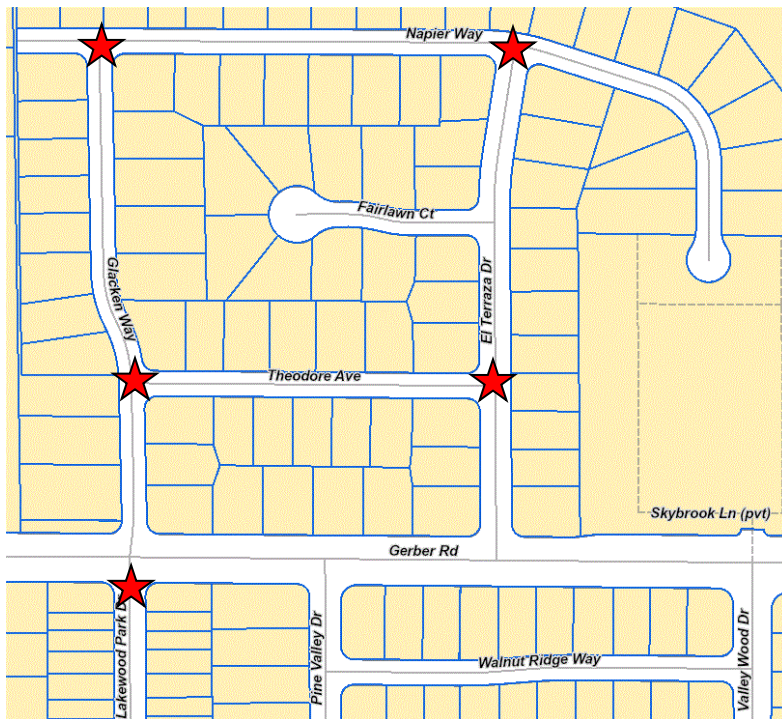

Location	Description
18	Garfield Ave and Colusa Wy
21	Bell St at Encina Prep High School
22	Wildhawk West Dr and Winged Foot Dr
23	Whitewater Wy and Niagra Wy
24	Oak Ln and Curved Bridge Rd
25	Winding Oak Dr and Windsock Ave
26	Winding Oak Dr and Saddle Ridge Wy - Sanicle Wy
29	Winding Oak Dr and Long Canyon Dr
31	Winding Oak Dr and Oak Shade Wy
33	Shell St and Corvair St
34	Kenneth Ave and Hans Engel Wy
39	Ward Ave and Yucca Wy
40	Yucca Wy and Tricia Wy
41	Yucca Wy and Carriebee Cir
42	Jackson St and Ward Ave
43	Myrtle Ave and Yucca Wy

Location 1 - Morse Ave and Ellington Cir - South

- Location 2 - Glacken Wy and Theodore Ave
- Location 3 - Glacken Wy and Napier Ave
- Location 5 - El Terraza Dr and Theodore Ave
- Location 6 - El Terraza Dr and Napier Way
- Location 10 - Gerber Rd and Lakewood Park Dr

Location 12 - Thor Wy and Olive Oak Wy  
Location 13 - Thor Wy and Park Place Dr

Location 15 - Wyda Wy and Jerron Pl

Location 22 - Wildhawk West Dr and Winged Foot Dr

Location 23 - Whitewater Wy and Niagra Wy

Location 33 - Shell St and Corvair St

Location 34 - Kenneth Ave and Hans Engel Wy

Location 39 - Ward Ave and Yucca Wy  
Location 40 - Yucca Wy and Tricia Wy  
Location 41 - Yucca Wy and Carriebee Cir  
Location 42 - Jackson St and Ward Ave  
Location 43 - Myrtle Ave and Yucca Wy