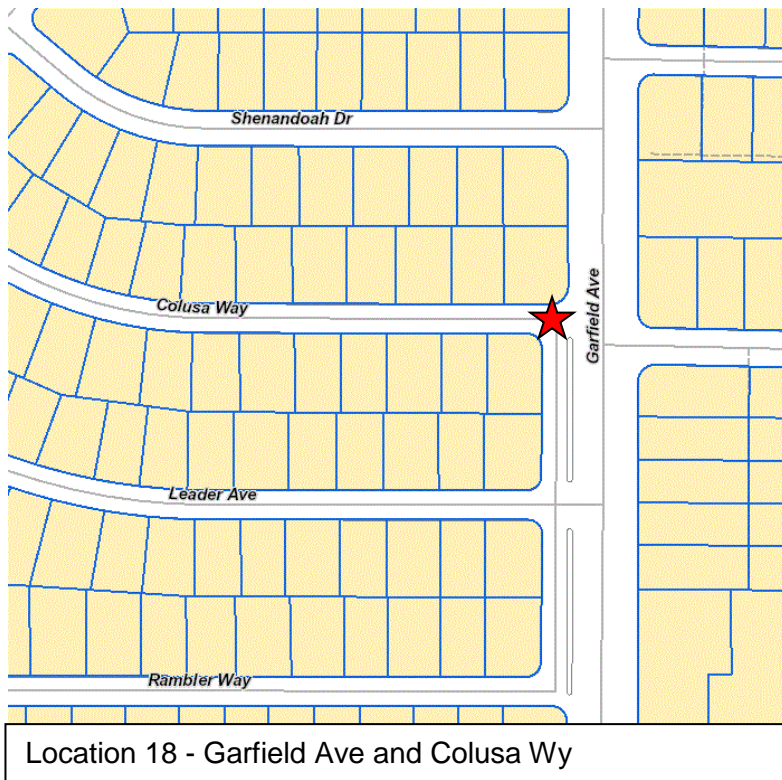

Location	Description
18	Garfield Ave and Colusa Wy
21	Bell St at Encina Prep High School
22	Wildhawk West Dr and Winged Foot Dr
23	Whitewater Wy and Niagra Wy
24	Oak Ln and Curved Bridge Rd
25	Winding Oak Dr and Windsock Ave
26	Winding Oak Dr and Saddle Ridge Wy - Sanicle Wy
29	Winding Oak Dr and Long Canyon Dr
31	Winding Oak Dr and Oak Shade Wy
33	Shell St and Corvair St
34	Kenneth Ave and Hans Engel Wy
39	Ward Ave and Yucca Wy
40	Yucca Wy and Tricia Wy
41	Yucca Wy and Carriebee Cir
42	Jackson St and Ward Ave
43	Myrtle Ave and Yucca Wy

Location 1 - Morse Ave and Ellington Cir - South

- Location 2 - Glacken Wy and Theodore Ave
- Location 3 - Glacken Wy and Napier Ave
- Location 5 - El Terraza Dr and Theodore Ave
- Location 6 - El Terraza Dr and Napier Way
- Location 10 - Gerber Rd and Lakewood Park Dr

Location 12 - Thor Wy and Olive Oak Wy  
Location 13 - Thor Wy and Park Place Dr

Location 15 - Wyda Wy and Jerron Pl

Location 22 - Wildhawk West Dr and Winged Foot Dr

Location 23 - Whitewater Wy and Niagra Wy

Location 33 - Shell St and Corvair St

Location 34 - Kenneth Ave and Hans Engel Wy

Location 39 - Ward Ave and Yucca Wy  
Location 40 - Yucca Wy and Tricia Wy  
Location 41 - Yucca Wy and Carriebee Cir  
Location 42 - Jackson St and Ward Ave  
Location 43 - Myrtle Ave and Yucca Wy