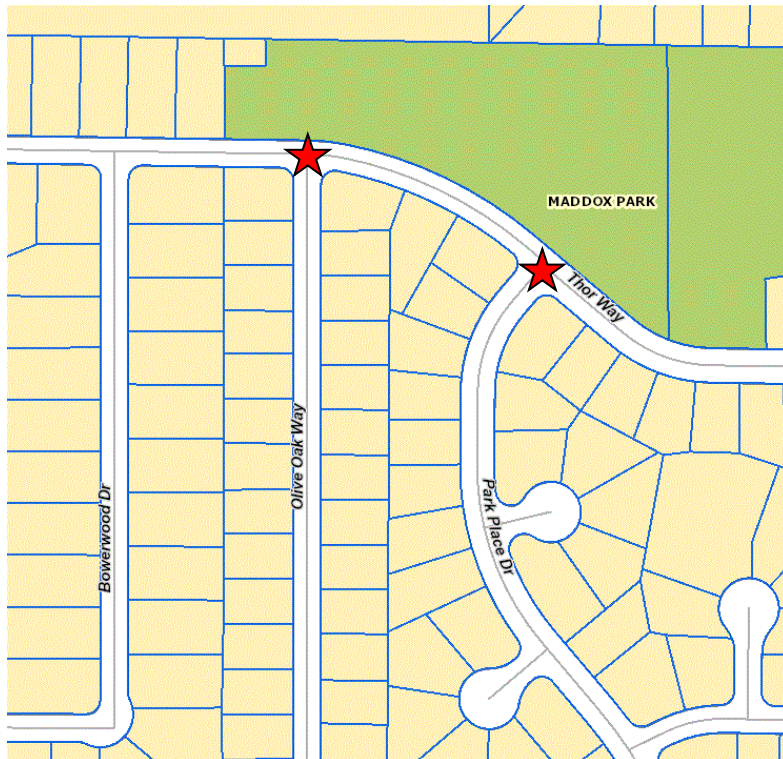

Contract No. 4590, "ADA Ramps 2023 Project," Bids To Be Received On January 5, 2023; Environmental Document: Categorical Exemption (Control No. PLER 2022-00077)

Location	Description
1	Morse Ave and Ellington Cir - South
2	Glacken Wy and Theodore Ave
3	Glacken Wy and Napier Ave
5	El Terraza Dr and Theodore Ave
6	El Terraza Dr and Napier Way
10	Gerber Rd and Lakewood Park Dr
12	Thor Wy and Olive Oak Wy
13	Thor Wy and Park Place Dr
15	Wyda Wy and Jerron Pl

Location	Description
18	Garfield Ave and Colusa Wy
21	Bell St at Encina Prep High School
22	Wildhawk West Dr and Winged Foot Dr
23	Whitewater Wy and Niagra Wy
24	Oak Ln and Curved Bridge Rd
25	Winding Oak Dr and Windsock Ave
26	Winding Oak Dr and Saddle Ridge Wy - Sanicle Wy
29	Winding Oak Dr and Long Canyon Dr
31	Winding Oak Dr and Oak Shade Wy
33	Shell St and Corvair St
34	Kenneth Ave and Hans Engel Wy
39	Ward Ave and Yucca Wy
40	Yucca Wy and Tricia Wy
41	Yucca Wy and Carriebee Cir
42	Jackson St and Ward Ave
43	Myrtle Ave and Yucca Wy

Location 1 - Morse Ave and Ellington Cir - South

- Location 2 - Glacken Wy and Theodore Ave
- Location 3 - Glacken Wy and Napier Ave
- Location 5 - El Terraza Dr and Theodore Ave
- Location 6 - El Terraza Dr and Napier Way
- Location 10 - Gerber Rd and Lakewood Park Dr

Location 33 - Shell St and Corvair St

Location 34 - Kenneth Ave and Hans Engel Wy

Location 39 - Ward Ave and Yucca Wy  
Location 40 - Yucca Wy and Tricia Wy  
Location 41 - Yucca Wy and Carriebee Cir  
Location 42 - Jackson St and Ward Ave  
Location 43 - Myrtle Ave and Yucca Wy